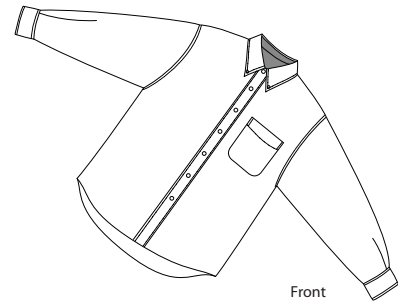

Long Sleeve Easy Care Shirt

PORT AUTHORITY®

Front

Back

S608

- * 4.5-ounce * 55/45 cotton/poly * Box back pleat
- * Contrast color inside the back yoke and collar * Dyed-to-match buttons
- * Button-through sleeve plackets * Adjustable cuffs * Button-down collar
- * Single patch pocket