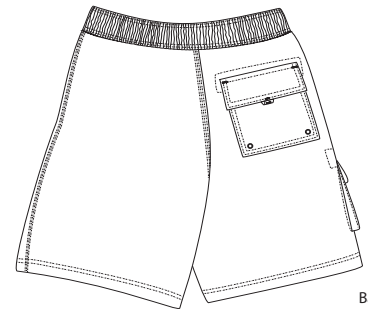

# Ladies Contrast Waist Boardshorts

Front

Back

## DT406

\* 100% microfiber polyester \* 8-inch inseam \* 1 pocket \* Low-rise waist \* Beige drawstring and stitching \* Pink boardshorts have white drawstring, stitching and grommets \* District Threads engraved grommets.