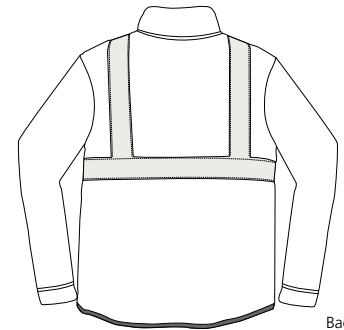

Value Fleece Full Zip Jacket with Reflective Taping

CornerStone™
by Port Authority®

Front

Back

CS177

* 13.5-ounce, 100% spun polyester * Two vertical and one horizontal 2" wide reflective taping on front and back * Elastic cuffs and waistband * Front zip pockets

Care Instructions:

Machine wash, tumble dry.

* Meets IL50 specifications

Finished Measurements in Inches

Size	XS	S	M	L	XL	2XL	3XL	4XL
Chest	22	23.5	25	26.5	28	29.5	31	31.5
Length	25	26	27	28	29	30	31	32
Sleeve	32	33.5	35	36	37	38	38.5	39