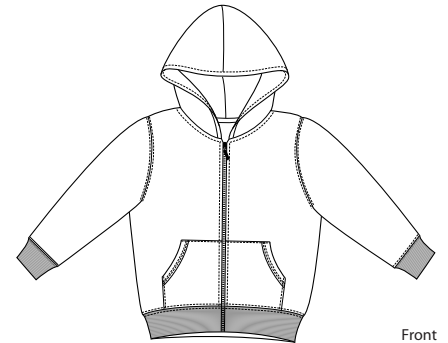

Infant R-Tek Fleece Full Zip Jackets

Front

Back

CAR19

* 13-ounce, 100% filament polyester R-Tek fleece * Lycra-trimmed hood, neck and hem

* Anti-pill finish

Care Instructions:
Machine wash cold. Wash inside out with like colors. Do not bleach. Tumble dry low. Warm iron if necessary.

Finished Measurements in Inches				
	6M	12M	18M	24M
Length				
Chest	11	12	13	14
Length	12.5	13.5	14.5	15.5
Shoulder	9.5	10.5	11.5	12.5
Sleeve	16.25	16.75	17.25	17.75
Neck	12	12.5	13	13.5
Zipper	10	11	12	13